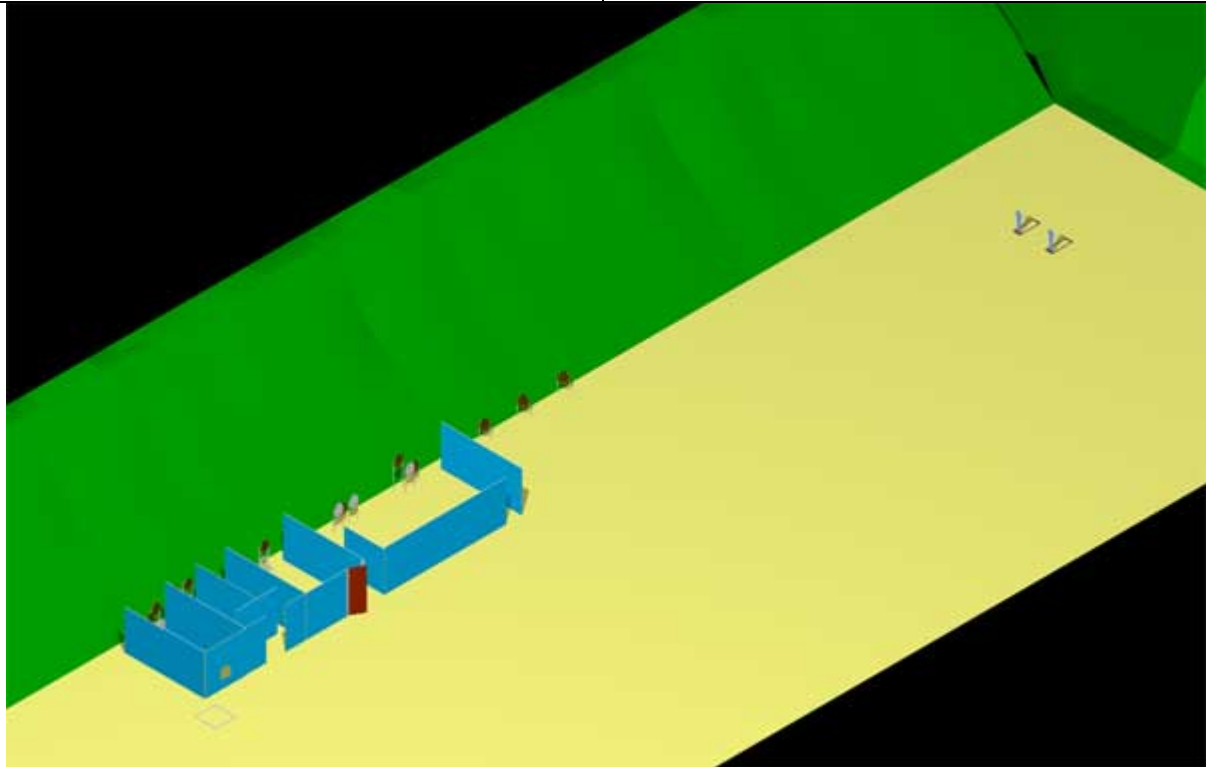

Rooster Mountain 2004 – Match 2

Stage 12 – No Buddy

Stage number:	12	Location: 300m b I	Day: Sat/Sun	Builder:
Scoring method:	Comstock	Distances: 2 – 40 m		
Targets:	Classic: 14	Poppers: 2	Plates:0	P/Ts - Yes/ No: Yes
Min. rounds/Max. points:	30/150			
Start position:	Standing relaxed in box A facing downrange. Gun holstered in ready condition.			
Time starts:	Audible signal			
Time stops:	Last shot			
Penalties:	Per current edition IPSC rule book.			
Procedure:	On signal engage targets FOFS. Steel may only be engaged from box A.			
Safety angles:	Indicated by flags to the left and right of stage.			
Additional instructions:	Walls are hardcover. Fault lines and charge lines extend indefinitely. Opening door releases swinger T7.			
Builders instructions				

Additional views of stage: